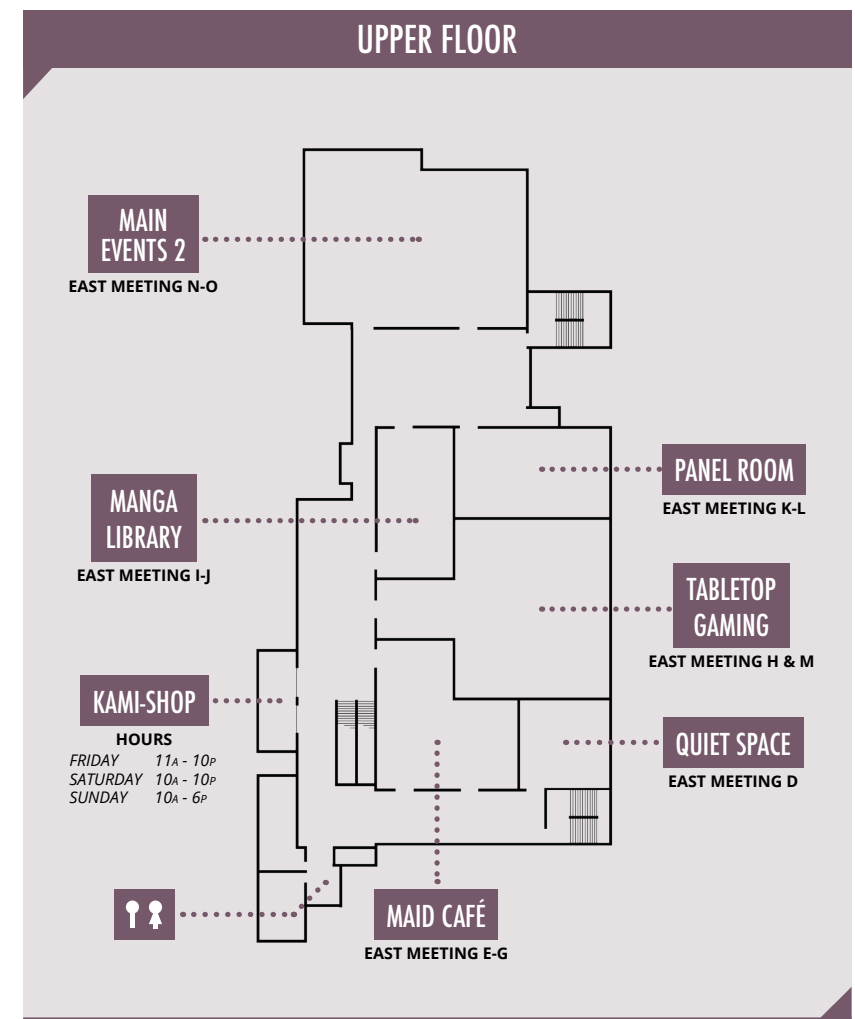

10:00A	11:00A	12:00P	1:00P	2:00P	3:00P	4:00P	5:00P	6:00P	7:00P	8:00P	9:00P	10:00P	11:00P	12:00A	
FRIDAY	MAIN EVENTS 1		TELL ME YOUR FAVORITE: ANIME EDITION	TEYVAT GENSHIN GUIDE	CON STORY OPENING CEREMONIES	GREG CIPES	MICHAEL KOVACH	KEITH SILVERSTEIN	KELLEN GOFF	HANDS ON LEATHERWORKING	VSHOJO'S KSON LIVE	HYPER POTIONS Q&A	FAKE TYPE. Q&A	18+ WAIFU WARS		
	MAIN EVENTS 2		I AM A PANELIST (AND SO CAN YOU)	HOT DADS OF ANIME (PG-13)	GHOST GIRL GOODS J-FASHION TRENDS	KIRK THORNTON	KHARY PAYTON	KARI WAHLGREN	ZENO ROBINSON	JACKBOX GAMES	INDIE ANIMATION, WITH KIRBOPHER, KOVACH & NICHOLS	KATY JOHNSON	BASIC MOLDING/CASTING FOR COSPLAY	18+ GEEK COMEDIAN COMEDY SHOW		
	PANEL ROOM		ANIME CHARACTER ROAST	BALDUR'S GATE AND THE CYCLES OF VIOLENCE	KPOP SUPERLATIVES OF 2023 (PG-13)	POWER RANGERS AT 35	COSPLAY 3D PRINTING WITH ERIC JARMAN	SAMURAI DAN'S MIXED (UP) MARTIAL ARTS	IMPROV SHOW WITH A CLEVER TITLE	THE WORLDS OF JUNJI ITO (PG-13)	THINGS THAT GO BUMP IN THE NIGHT	18+ BAD FANFICTION	18+ WHAT THE ACTUAL H?			
	FAN PANELS		AN INTRO INTO WARRIOR CATS		WHO DUNGEONS YOUR PLAYER'S DRAGONS?	FNAF 101	MY HERO ACADEMIA FAN PANEL	SCOTT PILGRIM VS. KAMI-CON LET'S TAKE OFF	IRON COSPLAY	KPOP & JPOP DANCE GAME	18+ WEEBS AGAINST HUMANITY	18+ DANMEI SMASH OR PASS	18+ ANIMETIME LIVE PANEL			
	LIVE PERFORMANCES			CLOSE QUARTERS SWORD CLASS WITH SAMURAI DAN				EXTRA LIVES: LIVE AUDIENCE RPG EXPERIENCE	TAKERU			KAZHA JAPANESE ROCK BAND	18+ CHARLOTTE GAYMERS NETWORK DRAG SHOW			
	LIVE GAMING		CON STORY GAME BUGGY'S CIRCUS TENT FIELD DAY		CONVENTION FOAM FIGHTING		RAMEN / POTATO-CHIP-EATING COMPETITION SIGN-UPS	CON STORY GAME RAMEN / POTATO-CHIP-EATING COMPETITION	CONVENTION FOAM FIGHTING	NEW ERA WRESTLING SHOW	CON STORY GAME CAPTURE THE FLAG		CONVENTION FOAM FIGHTING			
	VIDEO GAMING				KAMI-CON PRESENTS: THE RATCHELOR		VALORANT TOURNAMENT (PC)		MORTAL KOMBAT 1 TOURNAMENT (PS5)			VR ZONE PRESENTATION				
	TABLETOP GAMING						MAGIC THE GATHERING: PRE-RELEASE ($30)		DUNGEONS & DRAGONS			MAGIC THE GATHERING: CHAOS DRAFT ($50; 8-PLAYER LIMIT)				
	VENDOR ROOM															
	ANIME VIEWING			URUSEI YATSURA (2022)	DOCTOR ELISE: THE ROYAL LADY WITH THE LAMP	VILLAINESS LEVEL 99: I MAY BE THE HIDDEN BOSS BUT I'M NOT THE DEMON LORD	MR. VILLAIN'S DAY OFF	THE 100 GIRLFRIENDS WHO REALLY, REALLY, REALLY, REALLY LOVE YOU	BANISHED FROM THE HERO'S PARTY, I DECIDED TO LIVE A QUIET LIFE IN THE COUNTRYSIDE	THE STRONGEST TANK'S LABYRINTH RAIDS	THE APOTHECARY DIARIES	THE WEAKEST TAMER BEGAN A JOURNEY TO PICK UP TRASH	UNDEAD UNLUCK (TV-MA)	SOLO LEVELING (TV-MA)	MUSHOKU TENSEI: JOBLESS REINCARNATION (TV-MA)