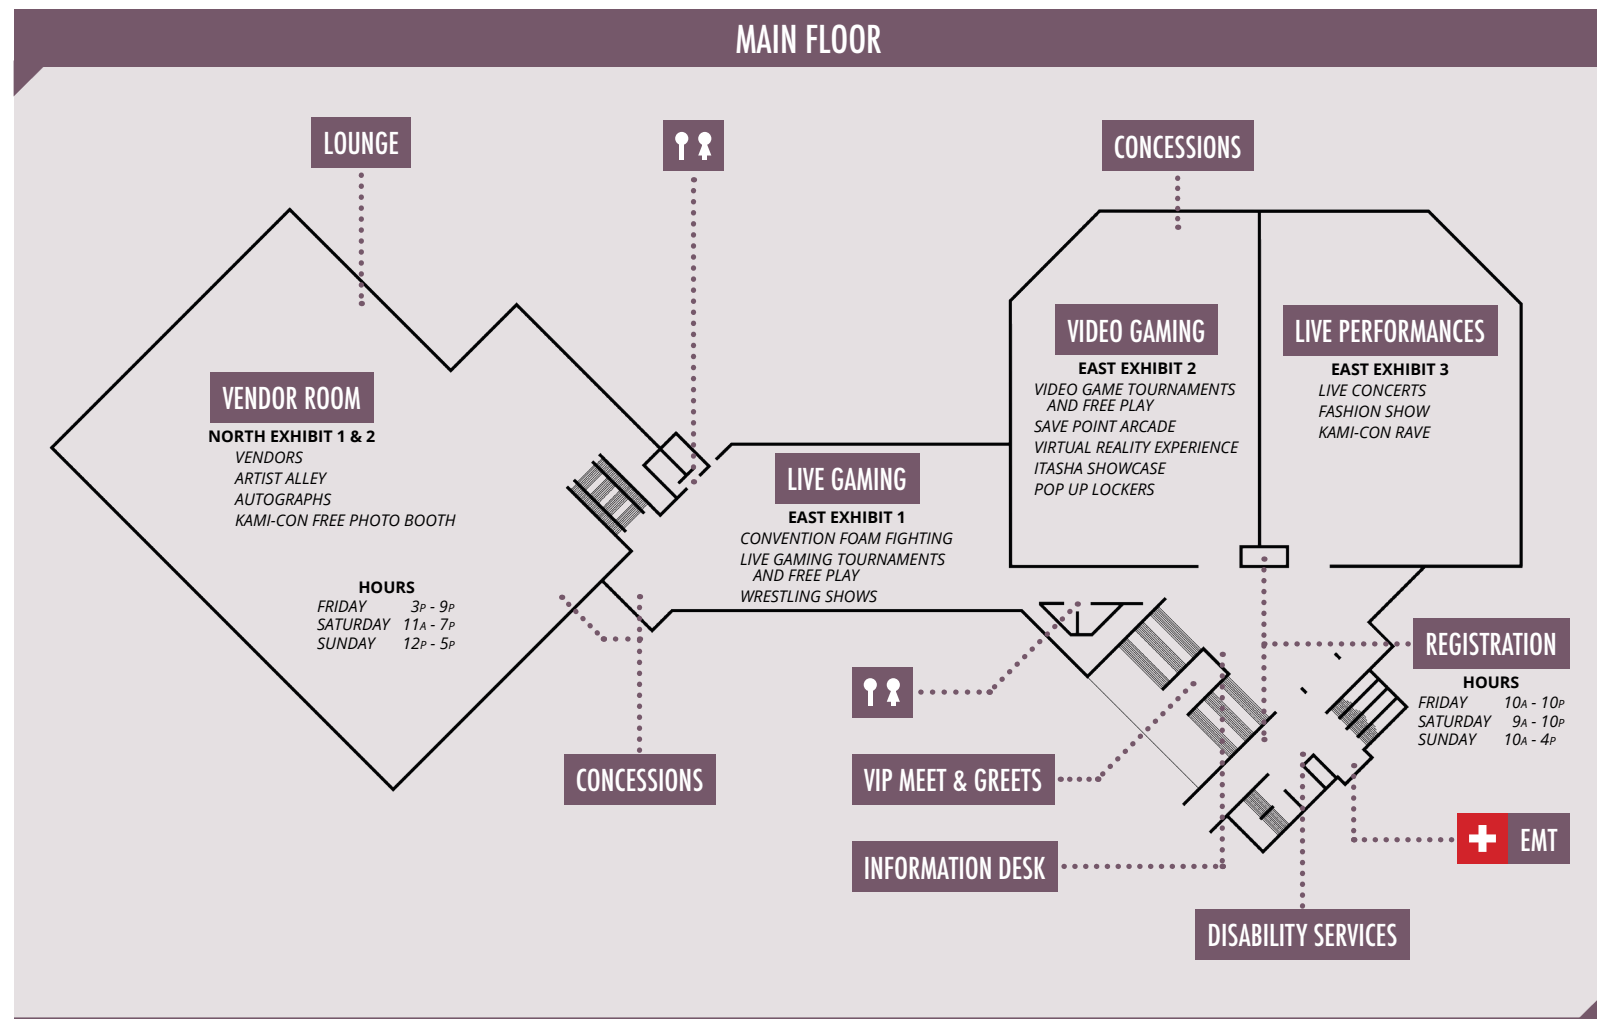

	10:00a	11:00a	12:00p	1:00p	2:00p	3:00p	4:00p	5:00p	6:00p	7:00p	8:00p	9:00p	10:00p	11:00p	12:00a		
SATURDAY	MAIN EVENTS 1	KATY JOHNSON	KHARY PAYTON	KELLEN GOFF	ZENO ROBINSON	MICHAEL KOVACH & ASHLEY NICHOLS	VSHOJO'S KSON LIVE	HAZBIN HOTEL CAST PANEL	COSPLAY EXHIBITION CONTEST	HASSAN KHADAIR TIKTOK STAR	COSPLAY CONTEST	AMV CONTEST	DRAG BINGO HOUR	NERDY KARAOKE			
	MAIN EVENTS 2	GETTING GHIBLI WITH IT	KIRBOPHER	KYLE HEBERT	KEITH SILVERSTEIN	KARI WAHLGREN	GREG CIPES	KIRK THORNTON	GREG BALDWIN	SAMURAI DAN'S FUR BABY AKITAS	TAKERU MUSIC AND FASHION Q&A	AARON'S CON GAME SHOW	JEDI LIGHTSABER CLASS WITH SAMURAI DAN	GEEK STANDUP WITH AARON PABON	18+ FUR AFTER DARK	18+ TOONS THAT GO BUMP IN THE NIGHT	
	PANEL ROOM	BUILD A FURSONA WORKSHOP		GETTING YOUR FRIENDS INTO ANIME	I SHIP IT	BEYOND THE STARS: ZODIAC IN ANIME	REAL SWORD OR PIECE OF CRAP WITH SAMURAI DAN	ANIME PIRACY (NOT ONE PIECE)	GUESS THE SCREENSHOT (PG-13)	EVERYTHING WRONG WITH VAMPIRE KNIGHT	RPGENRE: A GAME FOR EVERY TABLE	MXTX FOR DUMMIES (PG-13)	KÖRI OUJO VTUBER PANEL	18+ DISNEY FOR ADULTS	18+ WOULD YOU RATHER: KPOP EDITION	18+ IMPROV UNCENSORED	
	FAN PANELS	EXTRA LIFE: HOW YOU CAN GAME TO CHANGE KIDS' HEALTH	A GUIDE TO CLOSET COSPLAY	SEWING 101	ANIME HEROES: QPR SUICIDE PREVENTION TRAINING	ANIME DRAWING BASICS FOR BEGINNERS!	WELCOME TO THE EMPEROR'S COVEN	GENSHIN VS. STAR RAIL—WHICH SHOULD I PLAY?	MEET THE 501ST & REBEL LEGION	WELCOME TO OUR HOTEL HAVE A HELLUVA STAY (PG-13)	DIVERSITY IN GAMING	18+ BLERD N OUT	18+ THE COSPLAY DATING GAME	18+ IF BAD, WHY HOT?	18+ THE DEGENERATE GAME SHOW		
	LIVE PERFORMANCES	KAMI-CON FASHION SHOW					KAZHA JAPANESE ROCK BAND			FAKE TYPE.	SRP'S VOCALOID CONCERT			16+ KAMI-CON RAVE FEATURING HYPER POTIONS, JAMES LANDINO & VGR			
	LIVE GAMING	CONVENTION FOAM FIGHTING					NEW ERA WRESTLING SHOW			CONVENTION FOAM FIGHTING 1V1 TOURNAMENT		CON STORY GAME DODGEBALL TOURNAMENT		CONVENTION FOAM FIGHTING			
	VIDEO GAMING	LEAGUE OF LEGENDS TOURNAMENT (PC)												NCA PRESENTS: STREET FIGHTER 6 6V6			
		SUPER STREET FIGHTER II TURBO TOURNAMENT (MISTER ARCADE)			MARIO KART 64 TOURNAMENT (NINTENDO 64)			TEKKEN 3 TOURNAMENT (PS2)			HALO 2 TOURNAMENT (XBOX)						
		THE 2ND ANNUAL KAMI-CON QUIZ SHOW!			STREET FIGHTER 6 TOURNAMENT (PS5)			JUST DANCE 2024 TOURNAMENT (SWITCH)									
		SUPER SMASH BROS ULTIMATE TOURNAMENT (SWITCH)															
TABLETOP GAMING	SATURDAY MORNING D&D			MINIATURE PAINT & TAKE (\$5)			POKÉMON DITTO DRAFT (\$20)			MAGIC THE GATHERING: MODERN MASTERS 2017 BOOSTER DRAFT (\$50)							
	MAGIC THE GATHERING—REGIONAL CHAMPIONSHIP QUALIFIERS—STANDARD FORMAT (\$20)												18+ MATURE PARTY GAMES				
	MAGIC THE GATHERING: COMMANDER CORNER + BOOSTER DRAFTS ON DEMAND												DEMO BOARD GAME LIBRARY		TCG FREE PLAY		
VENDOR ROOM	VENDOR ROOM OPEN																
	SPECIAL GUEST AUTOGRAPHS																
ANIME VIEWING	COSPLAY PREJUDGING					THE DANGERS IN MY HEART	FRIEREN: BEYOND JOURNEY'S END	DELICIOUS IN DUNGEON	HOKKAIDO GALS ARE SUPER ADORABLE!	FLUFFY PARADISE	SASAKI AND PEEPS	THE EMINENCE IN SHADOW	CHAINED SOLDIER (TV-MA)	KINGDOM (TV-MA)	TALES OF WEDDING RINGS (TV-MA)		