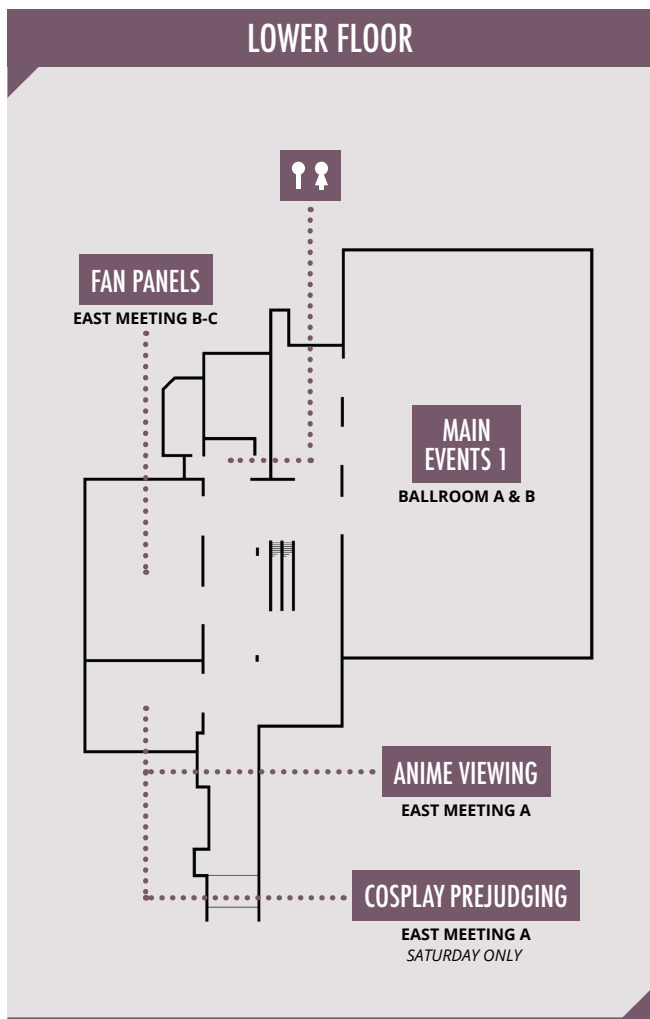

10:00A	11:00A	12:00P	1:00P	2:00P	3:00P	4:00P	5:00P	6:00P	7:00P	8:00P	9:00P	10:00P	11:00P	12:00A	
FRIDAY	MAIN EVENTS 1		TELL ME YOUR FAVORITE: ANIME EDITION	TEYVAT GENSHIN GUIDE	CON STORY OPENING CEREMONIES	GREG CIPES	MICHAEL KOVACH	KEITH SILVERSTEIN	KELLEN GOFF	HANDS ON LEATHERWORKING	VSHOJO'S KSON LIVE	HYPER POTIONS Q&A	FAKE TYPE. Q&A	18+ WAIFU WARS		
	MAIN EVENTS 2		I AM A PANELIST (AND SO CAN YOU)	HOT DADS OF ANIME (PG-13)	GHOST GIRL GOODS J-FASHION TRENDS	KIRK THORNTON	KHARY PAYTON	KARI WAHLGREN	ZENO ROBINSON	JACKBOX GAMES	INDIE ANIMATION, WITH KIRBOPHER, KOVACH & NICHOLS	KATY JOHNSON	BASIC MOLDING/CASTING FOR COSPLAY	18+ GEEK COMEDIAN COMEDY SHOW		
	PANEL ROOM		ANIME CHARACTER ROAST	BALDUR'S GATE AND THE CYCLES OF VIOLENCE	KPOP SUPERLATIVES OF 2023 (PG-13)	POWER RANGERS AT 35	COSPLAY 3D PRINTING WITH ERIC JARMAN	SAMURAI DAN'S MIXED (UP) MARTIAL ARTS	IMPROV SHOW WITH A CLEVER TITLE	THE WORLDS OF JUNJI ITO (PG-13)	THINGS THAT GO BUMP IN THE NIGHT	18+ BAD FANFICTION	18+ WHAT THE ACTUAL H?			
	FAN PANELS		AN INTRO INTO WARRIOR CATS		WHO DUNGEONS YOUR PLAYER'S DRAGONS?	FNAF 101	MY HERO ACADEMIA FAN PANEL	SCOTT PILGRIM VS. KAMI-CON LET'S TAKE OFF	IRON COSPLAY	KPOP & JPOP DANCE GAME	18+ WEEBS AGAINST HUMANITY	18+ DANMEI SMASH OR PASS	18+ ANIMETIME LIVE PANEL			
	LIVE PERFORMANCES			CLOSE QUARTERS SWORD CLASS WITH SAMURAI DAN				EXTRA LIVES: LIVE AUDIENCE RPG EXPERIENCE	TAKERU			KAZHA JAPANESE ROCK BAND	18+ CHARLOTTE GAYMERS NETWORK DRAG SHOW			
	LIVE GAMING		CON STORY GAME BUGGY'S CIRCUS TENT FIELD DAY		CONVENTION FOAM FIGHTING		RAMEN / POTATO-CHIP-EATING COMPETITION SIGN-UPS	CON STORY GAME RAMEN / POTATO-CHIP-EATING COMPETITION	CONVENTION FOAM FIGHTING	NEW ERA WRESTLING SHOW	CON STORY GAME CAPTURE THE FLAG		CONVENTION FOAM FIGHTING			
	VIDEO GAMING				KAMI-CON PRESENTS: THE RATCHELOR		VALORANT TOURNAMENT (PC)		MORTAL KOMBAT 1 TOURNAMENT (PS5)			VR ZONE PRESENTATION				
	TABLETOP GAMING						MAGIC THE GATHERING: PRE-RELEASE ($30)		DUNGEONS & DRAGONS			MAGIC THE GATHERING: CHAOS DRAFT ($50; 8-PLAYER LIMIT)				
	VENDOR ROOM															
	ANIME VIEWING			URUSEI YATSURA (2022)	DOCTOR ELISE: THE ROYAL LADY WITH THE LAMP	VILLAINESS LEVEL 99: I MAY BE THE HIDDEN BOSS BUT I'M NOT THE DEMON LORD	MR. VILLAIN'S DAY OFF	THE 100 GIRLFRIENDS WHO REALLY, REALLY, REALLY, REALLY LOVE YOU	BANISHED FROM THE HERO'S PARTY, I DECIDED TO LIVE A QUIET LIFE IN THE COUNTRYSIDE	THE STRONGEST TANK'S LABYRINTH RAIDS	THE APOTHECARY DIARIES	THE WEAKEST TAMER BEGAN A JOURNEY TO PICK UP TRASH	UNDEAD UNLUCK (TV-MA)	SOLO LEVELING (TV-MA)	MUSHOKU TENSEI: JOBLESS REINCARNATION (TV-MA)